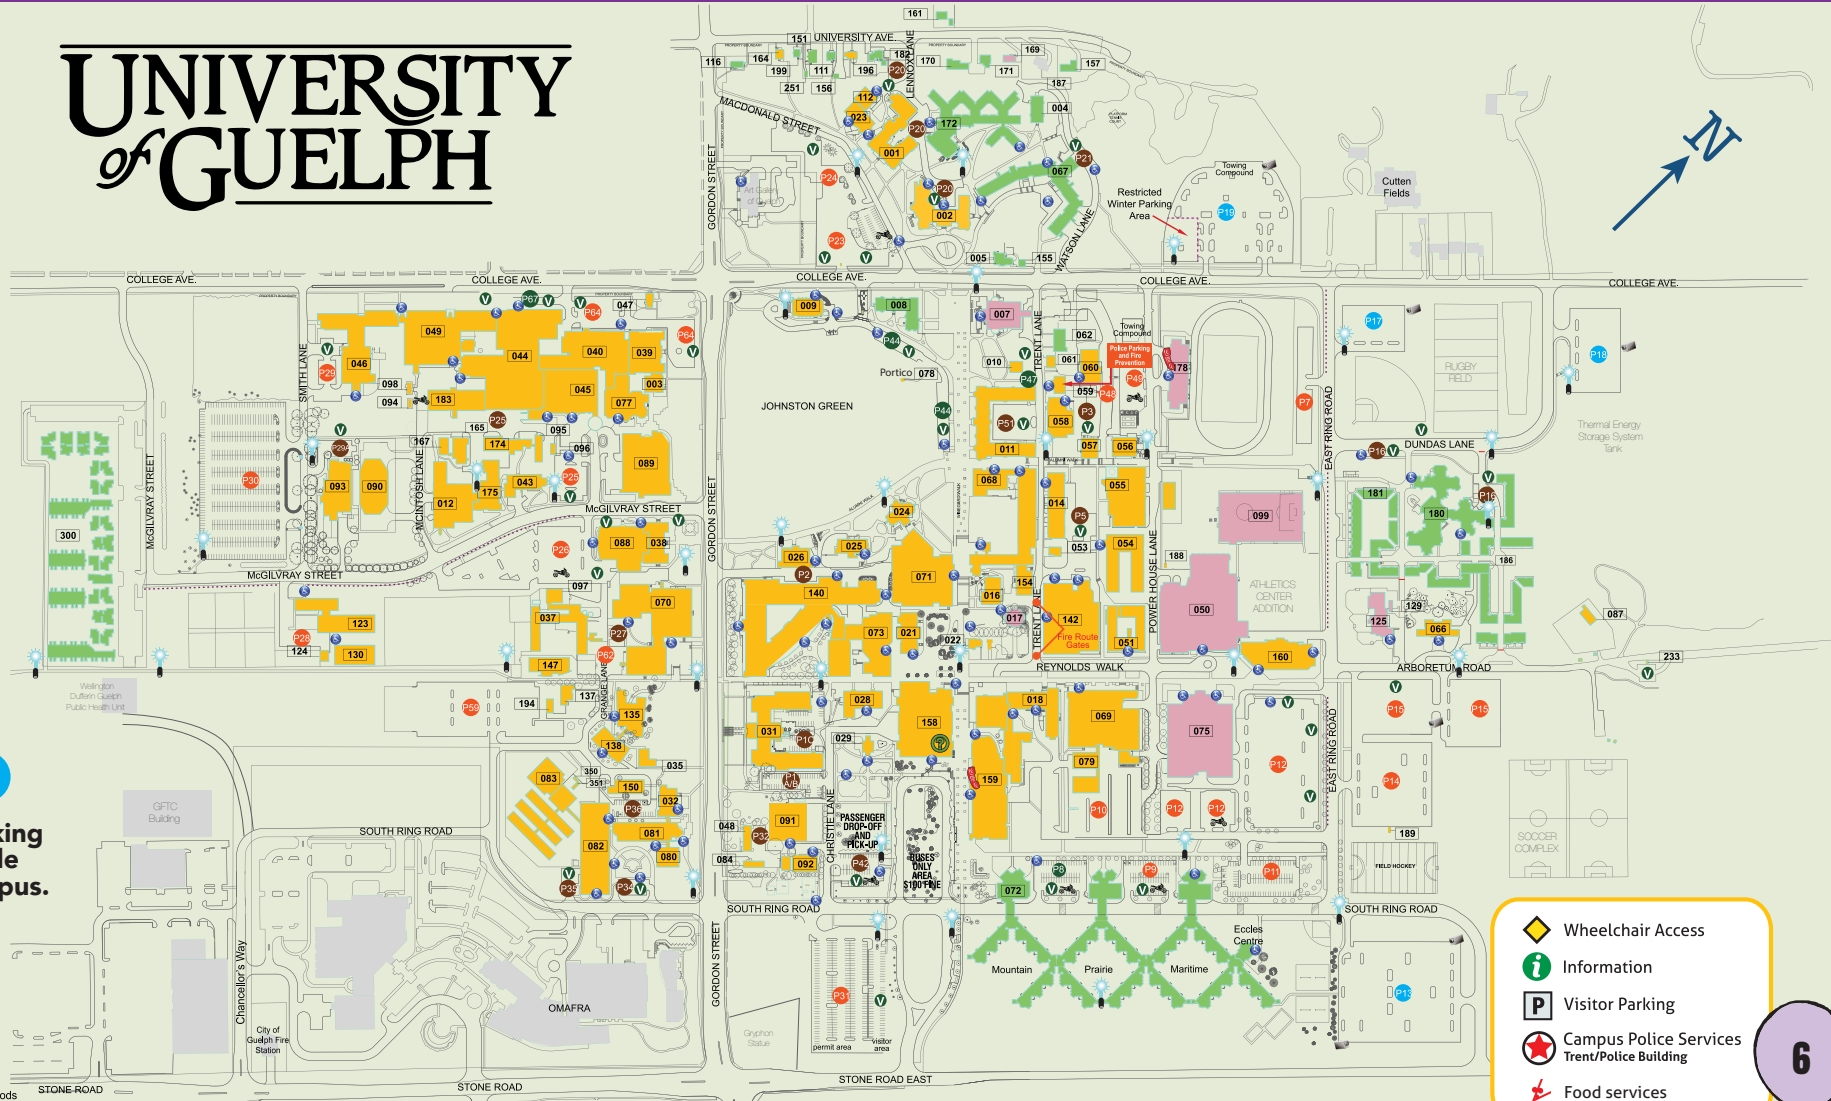

Campus Map

- **001** MacDonald Institute
- **002** MacDonald Hall
- **023** MacDonald Stewart Hall
- **028** Hutt Building
- **031** Alexander Hall
- **032** Police Station
- **037** Dairy Barn

- **038** Food Science Building
- **039** Ontario Veterinary College
- **050** WF Mitchell Athletics Centre
- **069** Crop Science Building
- **070** Animal Science & Nutrition
- **071** McLaughlin Library
- **072** Mountain Cafeteria
- **073** MacNaughton Building
- **075** Gryphon Sports Centre
- **081** Bovey Building
- **082** Plant Growth Facilities

- **140** Summerlee Science Complex
- **142** Rozanski Hall
- **147** Clinical Skills
- **158** University Centre
- **159** Thornbrough Building
- **160** John T. Powell Building
- **201** Branion Plaza
- **202** Johnston Green
- **239** OVC Lameness Breezeway
- **500** Macdonald Stewart Art Centre

UNIVERSITY of GUELPH

Visitor Parking
is available
around campus.

- Wheelchair Access
- Information
- Visitor Parking
- Campus Police Services
  Trent/Police Building
- Food services