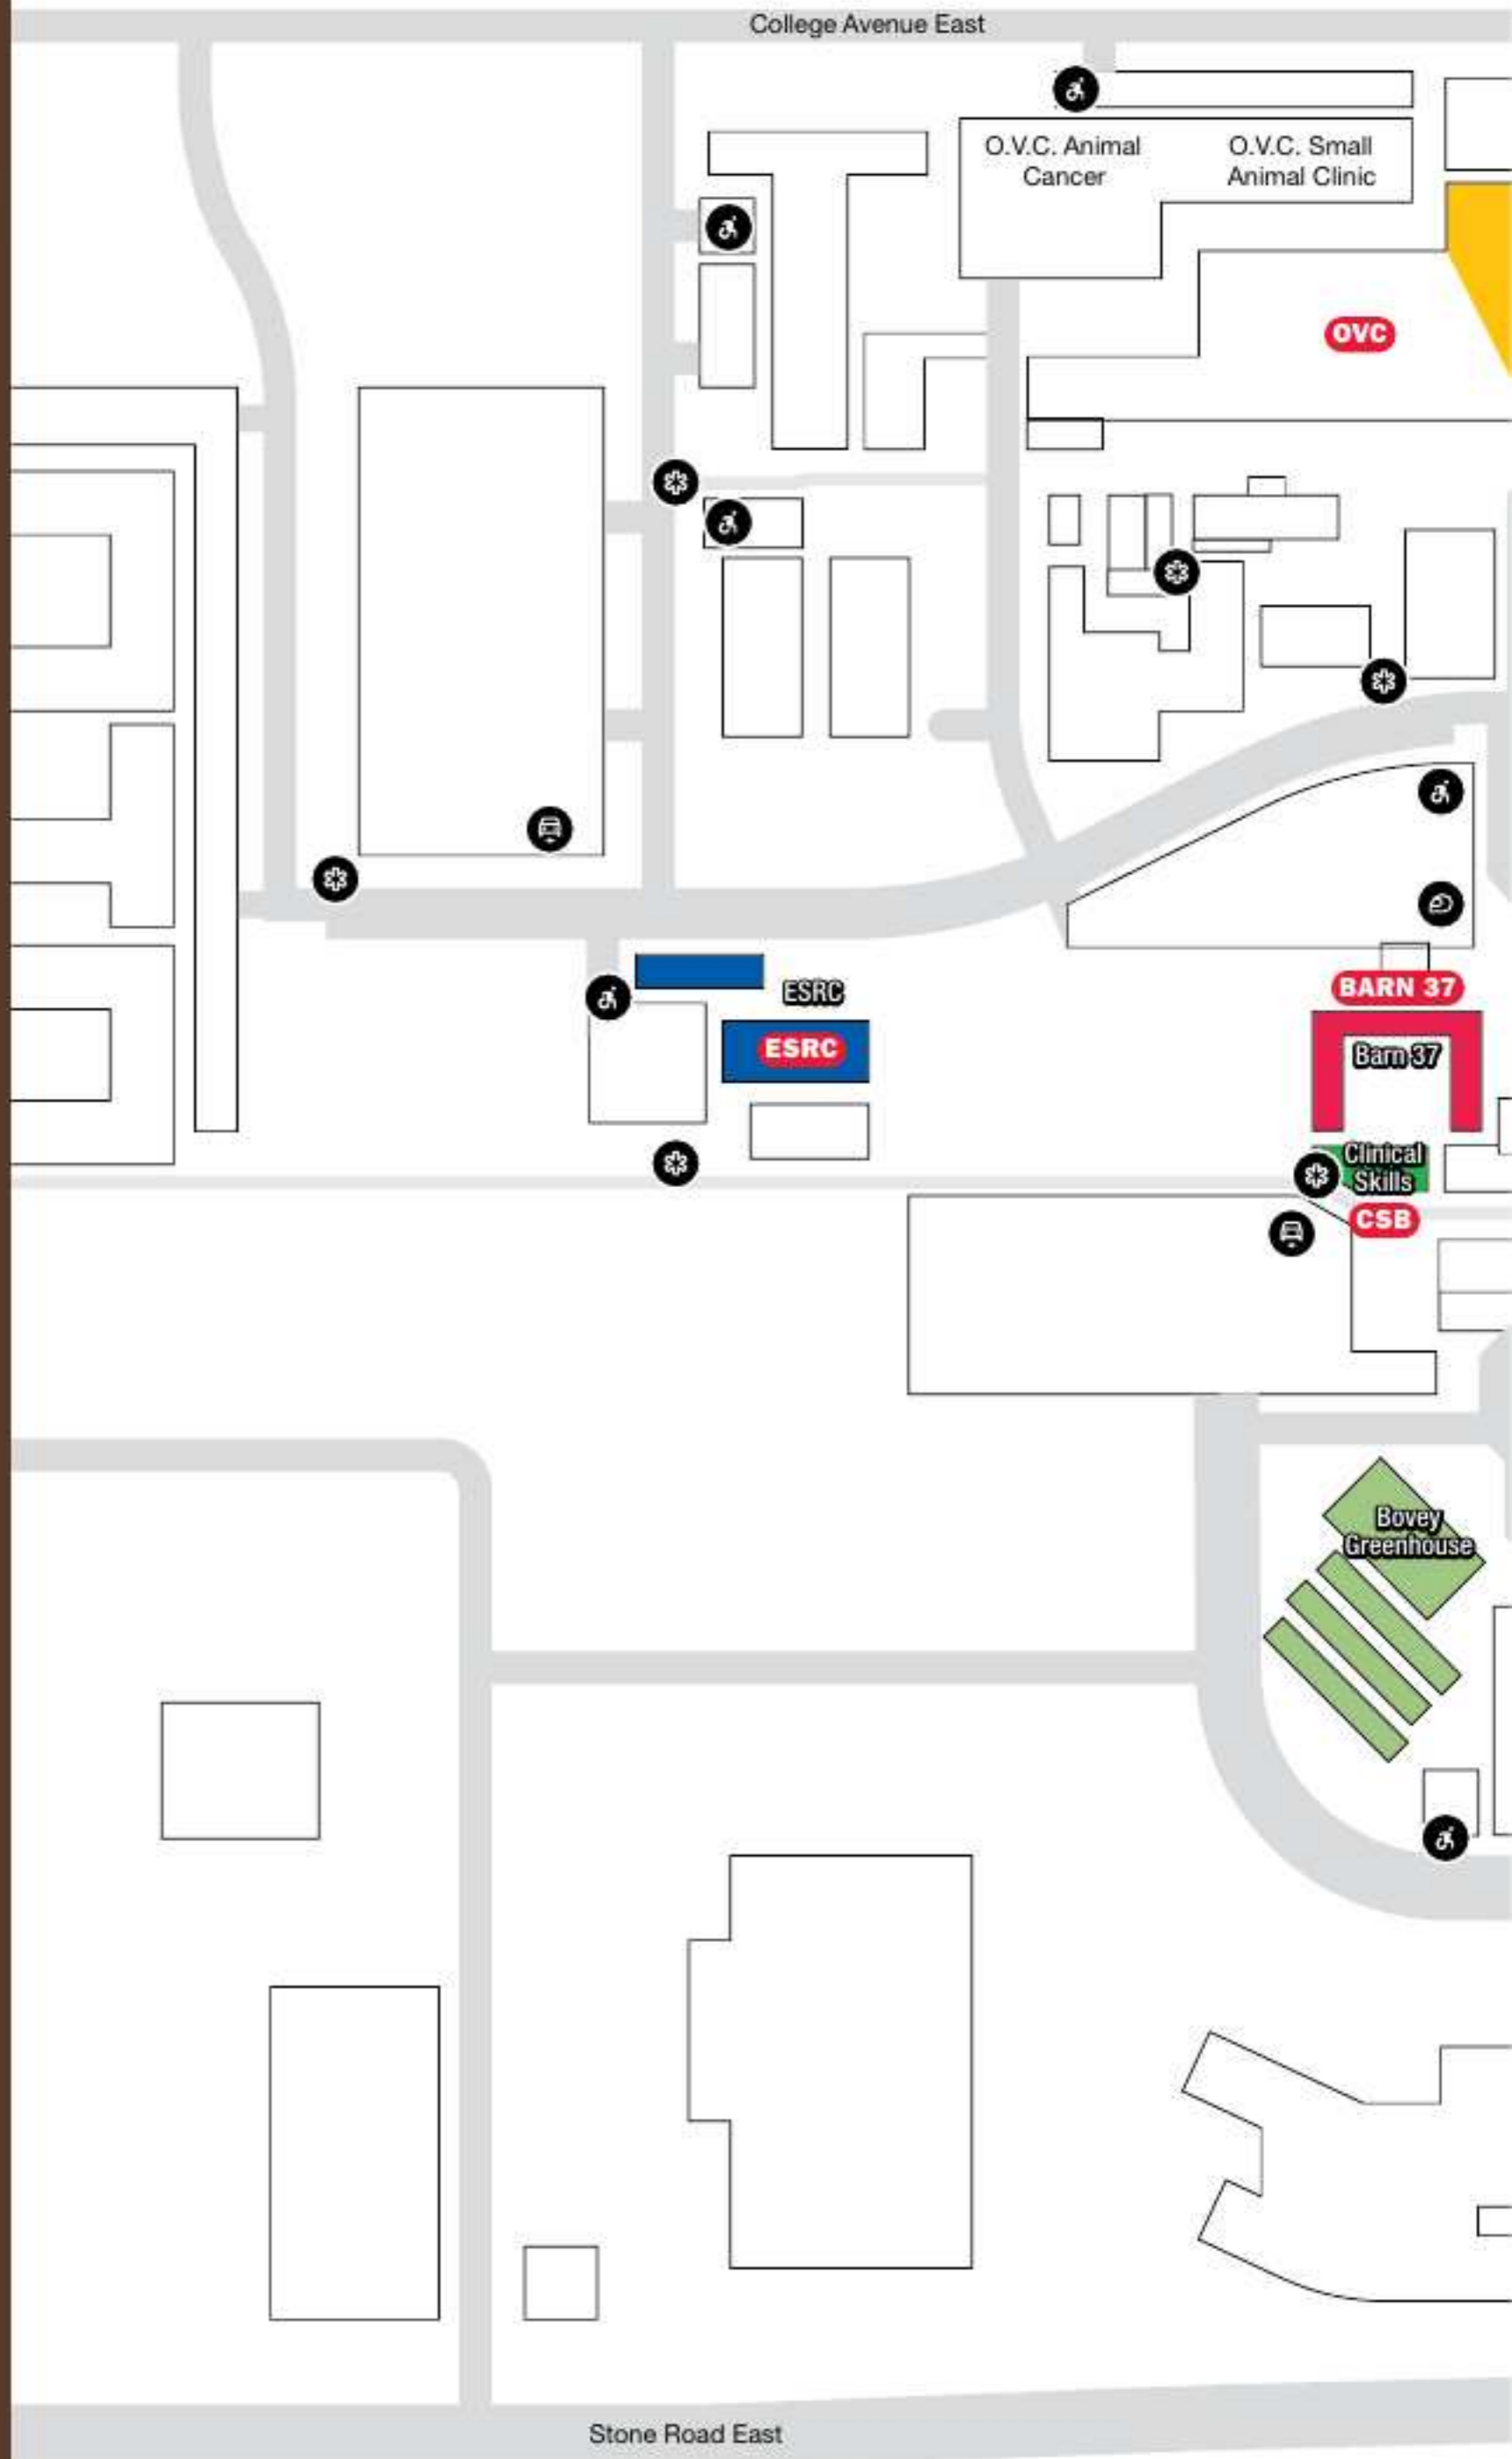

CAMPUS MAP

UNIVERSITY of GUELPH

- Alexander Hall (ALEX)
- Barn 37 (BARN 37)
- Food Science Building (FS)
- Equine Sports Medicine and Reproduction Centre (ESRC)
- WF Mitchell Athletics Centre (AC)
- Crop Science Building (CRSC)
- Animal Science & Nutrition (ANNU)
- MacNaughton Building (MACN)
- Bovey Greenhouse
- Summerlee Science Complex (SSC)
- Rozanski Hall (ROZH)
- The Bullring
- Clinical Skills Building (CSB)
- University Centre (UC)
- Thornbrough Building (THRN)
- OVC Learning Centre (LLC)
- John T. Powell Building (JTP) (Health Centre)
- CRLM Creelman Hall
- L/A Lennox/Addington Hall
- **MINS** MacDonald Institute
- **MAC** MacDonald Hall
- **MACS** MacDonald Stewart Hall
- **HUTT** Hutt Building
- **GRHM** Graham Hall
- **OVC** Ontario Veterinary College
- **TRENT** Campus Police
- **MLIB** McLaughlin Library
- **MNTN** Mountain Cafeteria
- **GRC** Gryphon Sports Centre
- **BRP** Branion Plaza
- **JHNG** Johnston Green
- **JHNH** Johnston Hall
- Emergency Phone/Pole