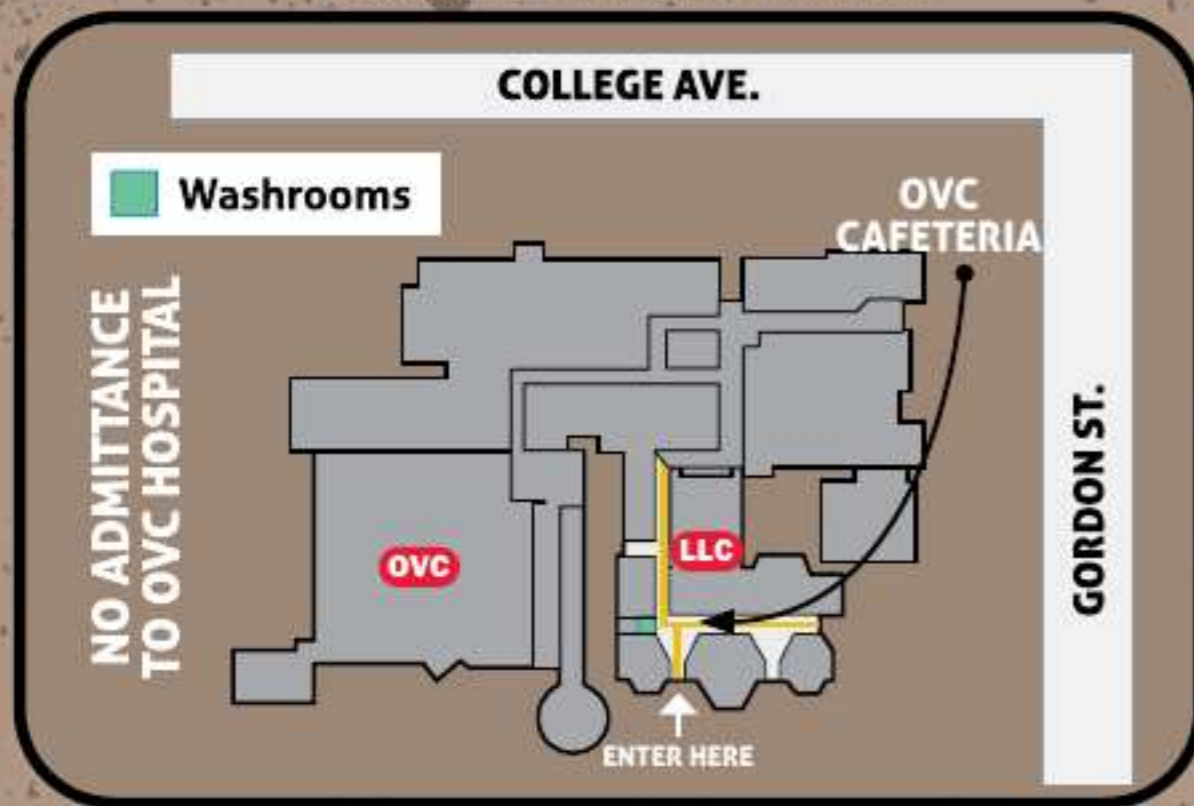

College Royal Passport

Stop by the information booth in the UC to pick up your College Royal passport. Make your way around campus to collect stamps, and bring back your completed passport to the info booth for a chance to win various prizes!

ONTARIO VETERINARY COLLEGE