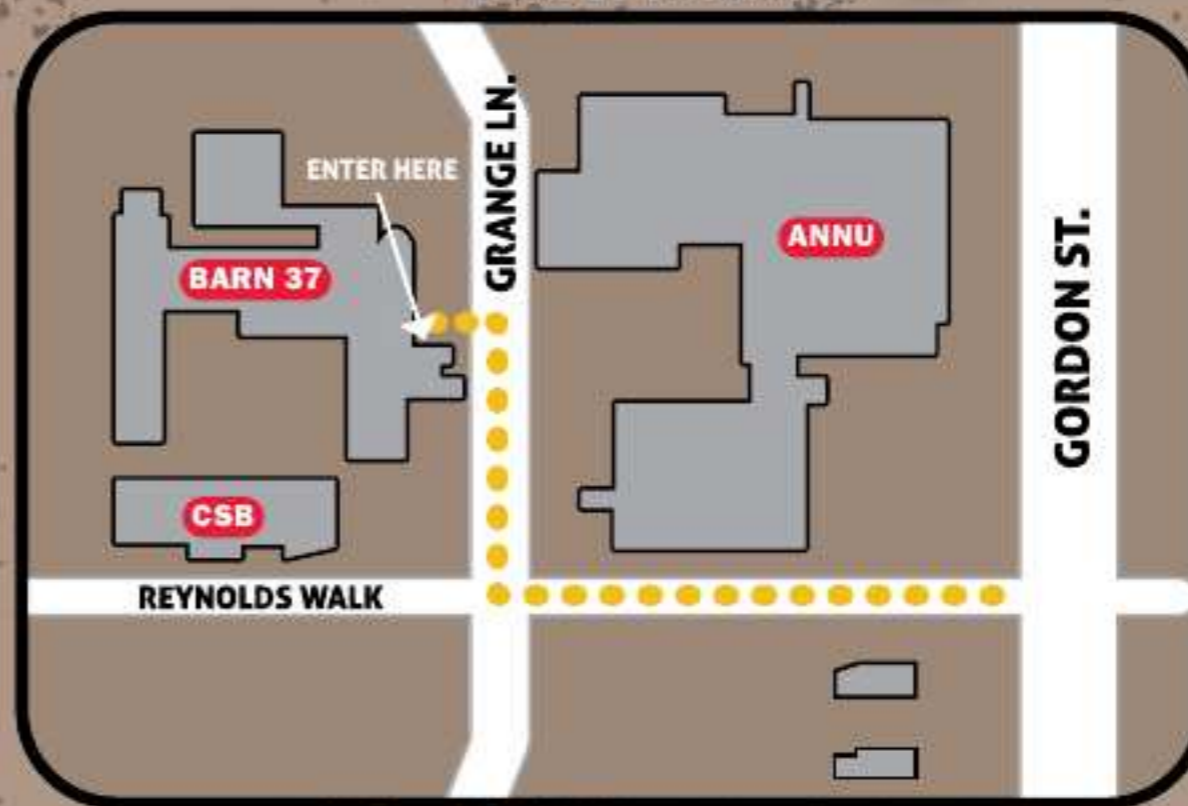

BARN 37 ENTRANCE

College Royal Feedback

Have any comments or suggestions?

Your feedback is important to us!

Tell us how we did by scanning the QR code and enter to win a prize!